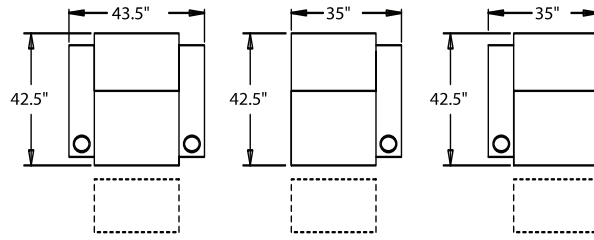

5300 - Straight Arm LF, WAW®, TM®, Rec
5301 - Straight Arm LF, WAW®, PR®, Rec
H. 45" W. 35.25" SD. 23.5" OD. 42.5"

5400 - Armless, WAW®, TM®, Rec
5401 - Armless, WAW®, PR®, Rec
H. 45" W. 26.5" SD. 23.5" OD. 42.5"

CURVED

5240 - LF Wedge Arm/RF Straight Arm, WAW®, TM®, Rec
5241 - LF Wedge Arm/RF Straight Arm, WAW®, PR®, Rec
H. 45" W. 48" SD. 23.5" OD. 42.5"

5340 - Wedge Arm RF/LF Straight Arm, WAW®, TM®, Rec
5341 - Wedge Arm RF/LF Straight Arm, WAW®, PR®, Rec
H. 45" W. 48" SD. 23.5" OD. 42.5"

WAW® = Wallaway®

TM® = TouchMotion®

PR® = PowerRecline®

REC = Recliner

Specifications accurate at time of printing.
 Specifications are subject to change without notification.
 Revised 7/08.

HOME
Theater

45" BACK HEIGHT ON ALL PIECES