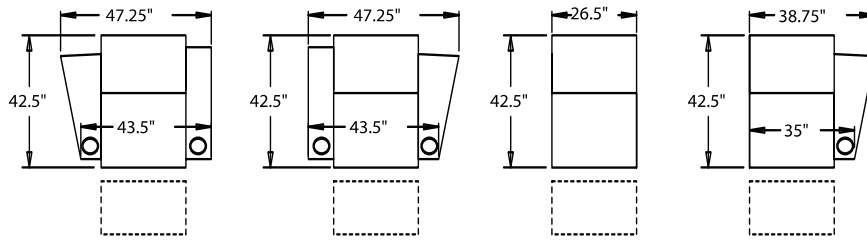

5240 RF ARM
CONSOLE LF
5241
POWER

5340 LF ARM
CONSOLE RF
5341
POWER

5400 ARMLESS
RECLINER
5401 ARMLESS
POWER

5440
CONSOLE RF
5441
POWER